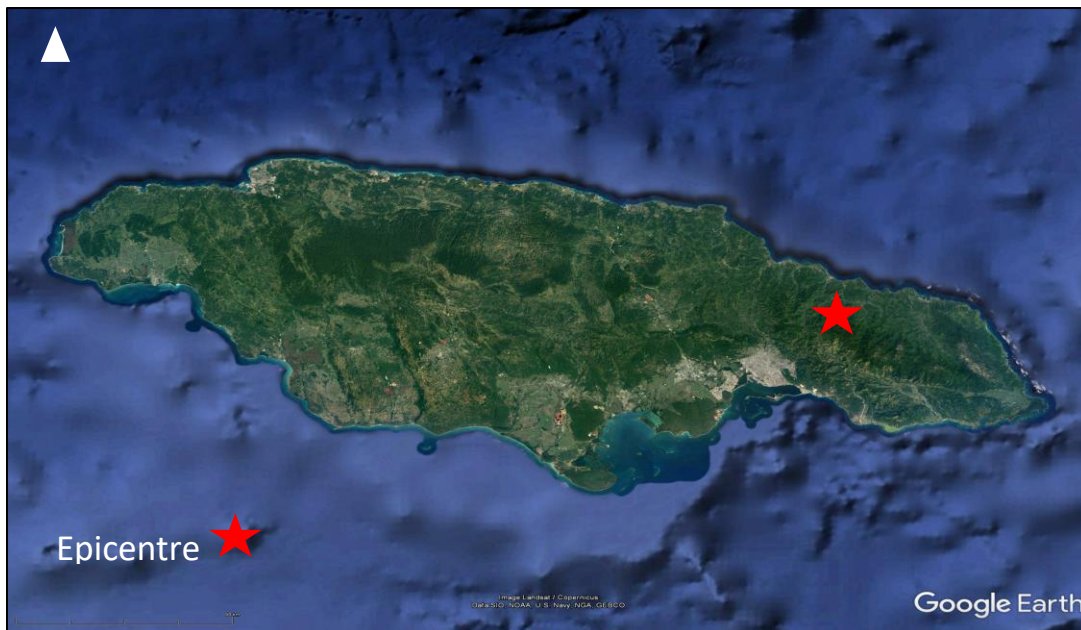

A light earthquake was felt in Jamaica at 8:02 pm EST (local time) on Wednesday, May 1, 2024

<i>Time of Occurrence:</i>	8:02 pm
<i>Epicentre:</i>	Located approximately 5 km south of Hope Bay, Portland
<i>Magnitude:</i>	4.2
<i>Focal Depth:</i>	5.8 km
<i>Intensity Report:</i>	Reportedly felt in Kingston and St Andrew, Portland, St. Thomas,